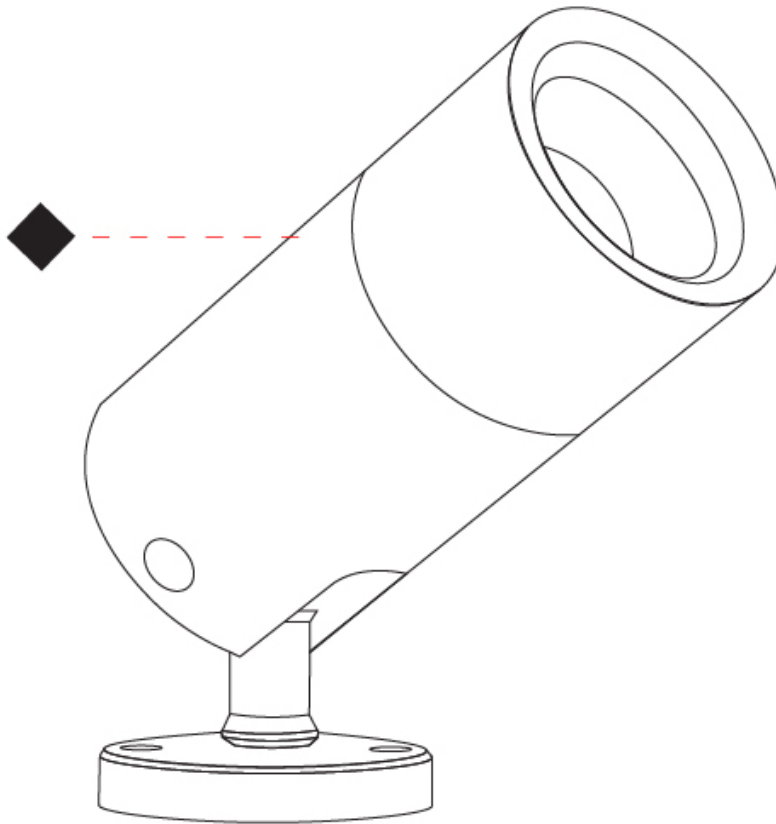

VARIO 60 SURFACE

E12F0000-

PROJECT _____

TYPE _____

SPECIFIER _____

QUANTITY _____

DATE _____

E