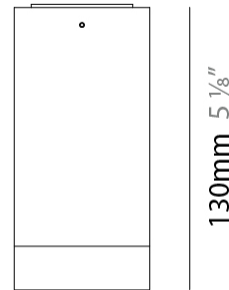

PROJECT	
TYPE	
SPECIFIER	
QUANTITY	
DATE	

VARIO 60 P HV SURFACE

E12C0000-

base number	Color	Finish	Lens
	Temperature	Options	Options

1. To build a product code in our configurator select the specify button on the base model # product page
2. To build a manual product code on this datasheet choose from the options listed below in blue font and add the suffix to the base model #

GENERAL

Series: Vario
Subseries: Vario 60 P HV
Brand: Unonovesette
Division: Exterior
Mounting Type: Surface
Mounting Location: Ceiling
Subcategory: Downlight

PHYSICAL

Shape: Cylinder
Diameter (mm): 62
Diameter (in): 2 7/16
Height (mm): 130
Height (in): 5 1/8
Light Distribution: Direct
Diffuser: Extra clear tempered / Frosted glass 6mm
Fixture Finish: ABA / ANA / ASB
Fixture Material: Machined Anticorodal Aluminium

ELECTRICAL

Lamp Type: LED
Input Wattage (W): 9
Dimming: Non-Dimming / Phase Dimming (120vac Only)
Driver Included: Yes
Driver Location: Integrated
Driver Type: Constant Current 120Vac
Driver Class: Class 2
Input Voltage (V): 120
Upon Request: Remote: 0-10Vdc Dimming

LED

Number of LEDs: 1
Color Temperature (°K): 2700 / 3000 / 4000
Max. Delivered Lumen (lm): 720 (3000)
CRI: >90 CRI
Lamp Life (hrs): 100000

OPTICAL

Optic°: 10 / 30 / 50 / 1045
Adjustability: Rotational 355°

RATINGS AND CERTIFICATIONS

Certified By: Certified for North American Standards
IP rating: IP66
IK Rating: IK08