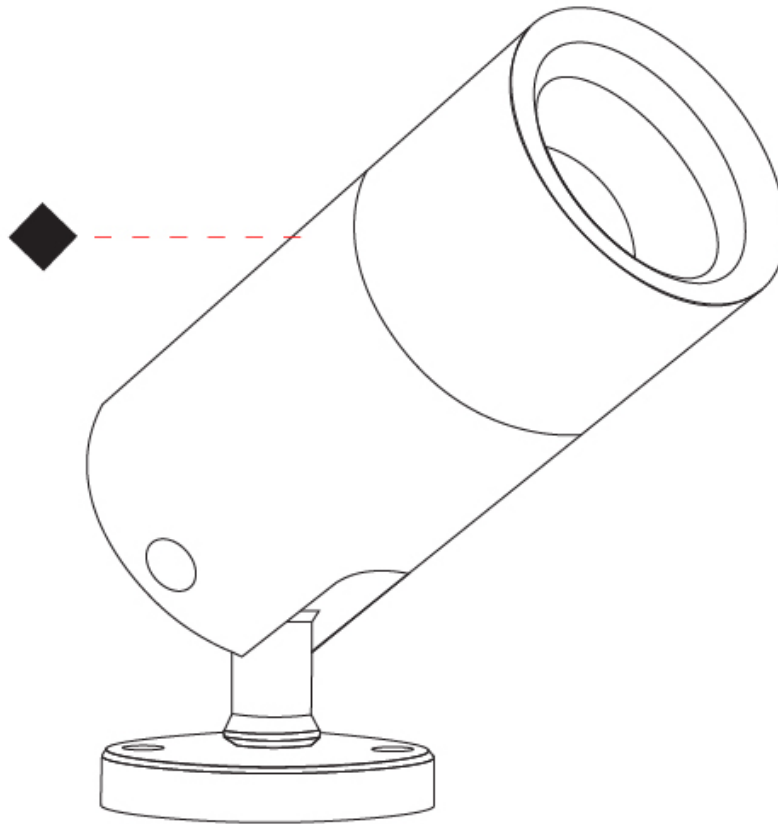

VARIO 60 SURFACE

E12F0004-

PROJECT	_____
TYPE	_____
SPECIFIER	_____
QUANTITY	_____
DATE	_____

E