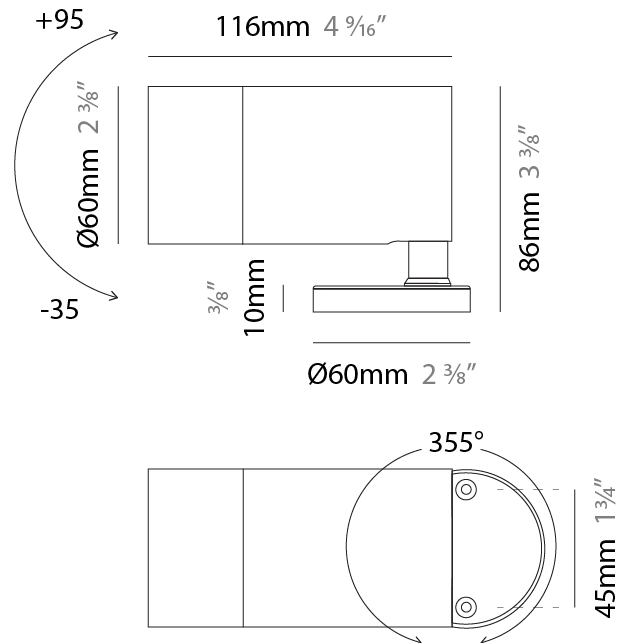

1. To build a product code in our configurator select the specify button on the base model # product page
2. To build a manual product code on this datasheet choose from the options listed below in blue font and add the suffix to the base model #

GENERAL

Series: Vario
Subseries: Vario 60
Brand: Unonovesette
Division: Exterior
Mounting Type: Surface
Mounting Location: Above Ground
Subcategory: Flood

PHYSICAL

Shape: Cylinder
Diameter (mm): 60
Diameter (in): 2 3/8
Height (mm): 116
Height (in): 4 9/16
Light Distribution: Adjustable / Direct
Weight (kg): 0.5
Weight (lbs): 1.102
Installation Requirement: Surface mounted / Spike / Tree strap
Diffuser: Extra clear tempered / Frosted glass 6mm
Fixture Finish: [ABA](#) / [ANA](#) / [ASB](#)
Fixture Material: Machined Anticorodal Aluminium
Cable Details: 350mm NS20N PCP 2x0.5 mm2

ELECTRICAL

Lamp Type: LED
Input Wattage (W): 10.2
Total Output Wattage (W): 9
Dimming: Non-Dimmable / 0-10V Dimming
Driver Included: No
Driver Location: Remote
Driver Type: Constant Voltage - Universal
Driver Class: Class 2
Input Voltage (V): 120 - 277
Output Voltage (V): 24

LED

Number of LEDs: 1
Color Temperature (°K): [2700](#) / [3000](#) / [4000](#)
Max. Delivered Lumen (lm): 720 (3000K)
CRI: >90 CRI
Lamp Life (hrs): 100000

OPTICAL

Optic°: [10](#) / [30](#) / [50](#) / [10x45](#) / [45x10](#)
Beam Angle: Narrow / Medium / Wide / Elliptical

RATINGS AND CERTIFICATIONS

Certified By: Certified for North American Standards
IP rating: IP66
IK Rating: IK08