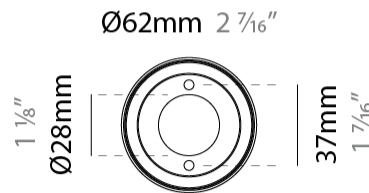

PROJECT	
TYPE	
SPECIFIER	
QUANTITY	
DATE	

VARIO 60 P HV SURFACE

E12C0000-

base number	Color	Finish	Lens
	Temperature	Options	Options

1. To build a product code in our configurator select the specify button on the base model # product page
2. To build a manual product code on this datasheet choose from the options listed below in blue font and add the suffix to the base model #

GENERAL

Series: Vario
Subseries: Vario 60 P HV
Brand: Unonovesette
Division: Exterior
Mounting Type: Surface
Mounting Location: Ceiling
Subcategory: Downlight

PHYSICAL

Shape: Cylinder
Diameter (mm): 62
Diameter (in): 2 7/16
Height (mm): 130
Height (in): 5 1/8
Light Distribution: Direct
Diffuser: Extra clear tempered / Frosted glass 6mm
Fixture Finish: ABA / ANA / ASB
Fixture Material: Machined Anticorodal Aluminium

ELECTRICAL

Lamp Type: LED
Input Wattage (W): 9
Dimming: Non-Dimming / Phase Dimming (120vac Only)
Driver Included: Yes
Driver Location: Integrated
Driver Type: Constant Current 120Vac
Driver Class: Class 2
Input Voltage (V): 120
Upon Request: Remote: 0-10Vdc Dimming

LED

Number of LEDs: 1
Color Temperature (°K): 2700 / 3000 / 4000
Max. Delivered Lumen (lm): 720 (3000)
CRI: >90 CRI
Lamp Life (hrs): 100000

OPTICAL

Optic°: 10 / 30 / 50 / 1045
Adjustability: Rotational 355°

RATINGS AND CERTIFICATIONS

Certified By: Certified for North American Standards
IP rating: IP66
IK Rating: IK08